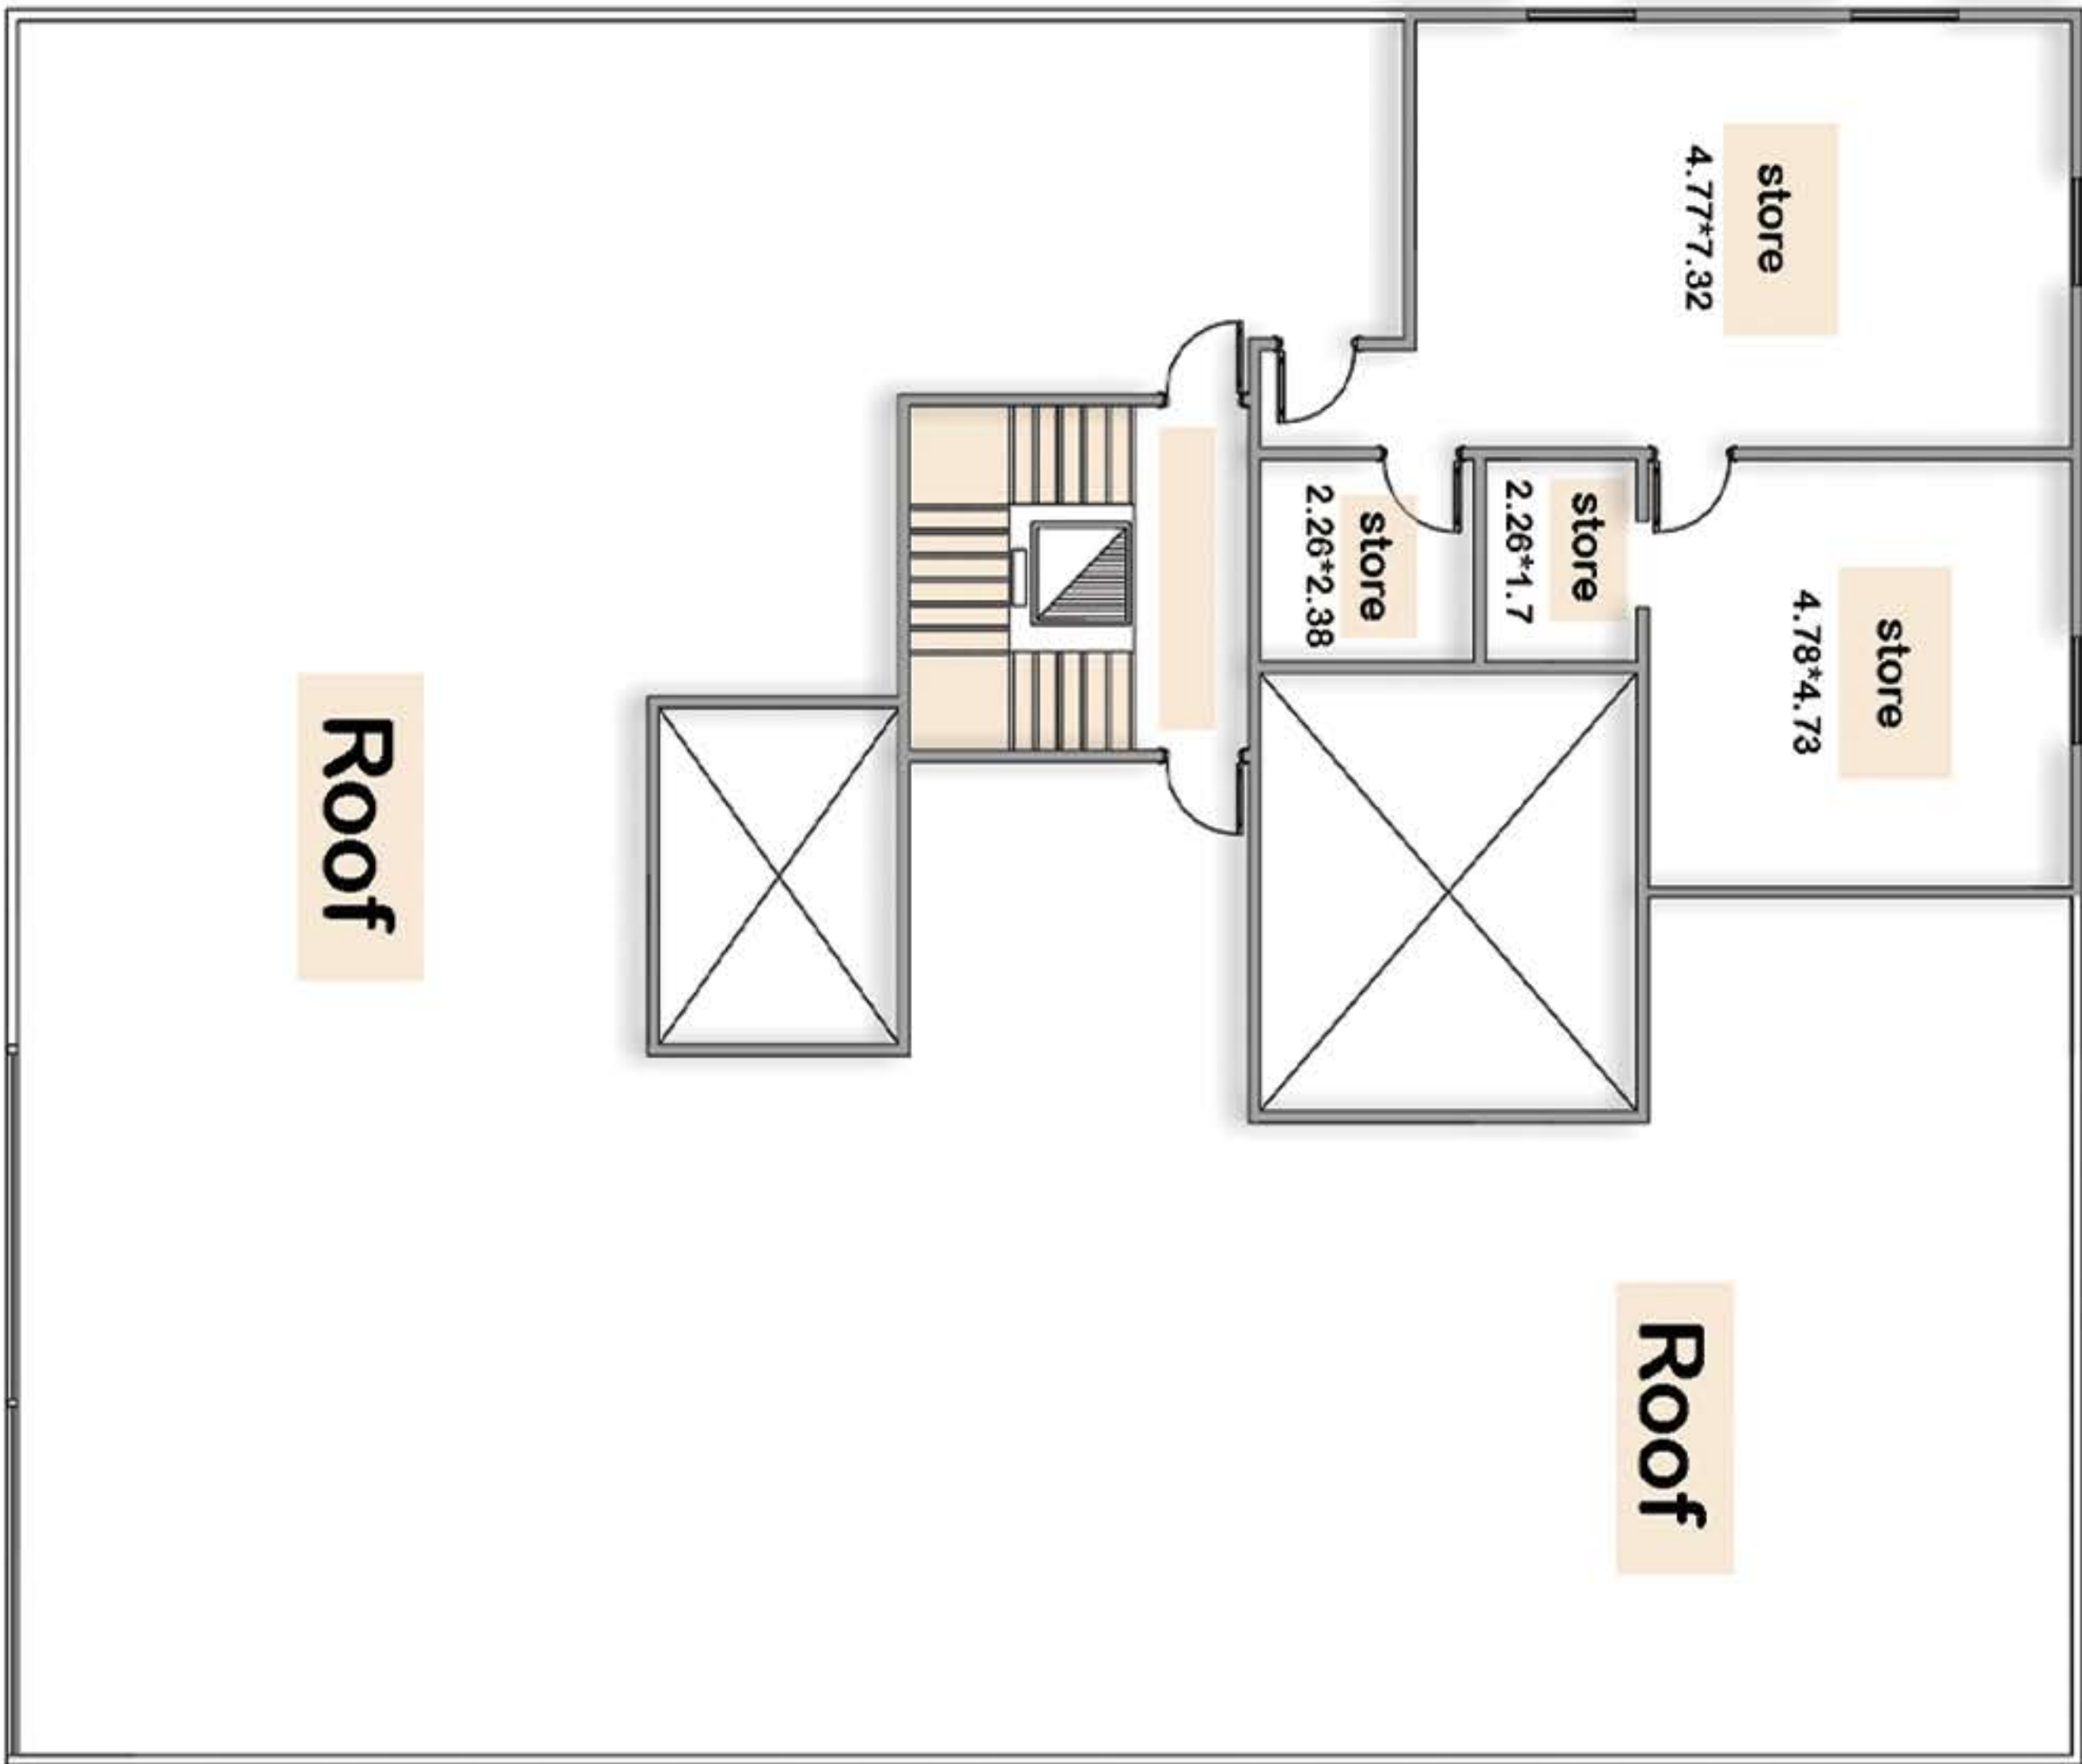

# Douplex 2

**AREA 100M2**  
**GARDEN 70M2**

# Typical Floor

AREA  
205M<sup>2</sup>

AREA  
205M<sup>2</sup>

AREA  
185M<sup>2</sup>

# Roof Floor